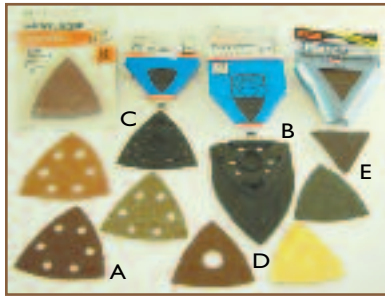

TRIANGLES, DIAMONDS & PSA ROLLS

TRIANGLES FOR DETAIL SANDERS

We stock triangles in Hook & Loop and PSA to fit most detail sanders on the market. Please specify the type sander you have and grits desired. **Buy 3 packs of any triangle or diamond and save \$1.00 per pack.**

HOOK & LOOP AND PSA TRIANGLES

**RED DEVIL
PSA ▲ & ■
DETAIL
SANDER KIT**

FOR BOSCH B7000, SKIL & MILWAUKEE** - H&L with 6 vacuum holes

ITEM NO.	GRIT	BOSCH/SKIL PRICE/50	MILWAUKEE (1/4" larger) PRICE/50
A	TRB-C	Coarse 40/60	\$16.00
	TRB-M	Medium 80/100	\$16.00
	TRB-F	Fine 120/150/180	\$16.00
	TRB-VF	Very Fine 220/280/320	\$16.00
	TRB-EXFN	400/600	\$16.00
	TRB-ASST	Assorted	\$17.00
B	CS022*	Bosch H&L Extension Thin Pad	List \$10.60 Sale \$6.00
C	PG26	Bosch H&L 6 Hole Triangle Pad	\$14.00 ea
	63800174	FEIN H&L Center Star Pad	\$16.00 ea

*Used for sanding between slats on shutters **Milwaukee Triangles are a little larger. Please specify when ordering.

← **Item No: RED DEVIL — 2 Holders, 144 Loadings Grits 60, 80, 100, 120, 150, 220 \$15.00/Kit**
(See photo to the left and also on page 43)

For FEIN & Other Sanders

HOOK & LOOP— Solid or 1" Center Hole (up to 320 Grit)

ITEM NO.	GRIT	PRICE/50
D	TRHL-C	Coarse 60
	TRHL-M	Medium 80/100
	TRHL-F	Fine 120/150/180
	TRHL-VF	Very Fine 220/280/320/400/600
	TRHL-ASST	Assorted